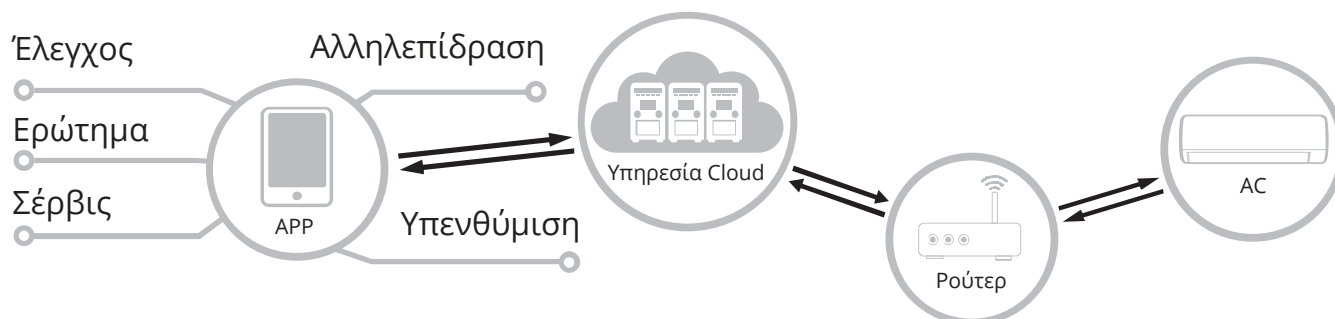

Wi-fi Feature Guide

The Wi-fi path diagram

The application requirements

A smart mobile phone and a wireless router are needed for the connection. The wireless router needs to be able to connect to the Internet.

Available operative smartphone systems IOS and Android:

 Supports IOS 8.0 and above.

 Supports Android 5.0 or Above

Connection procedure:

Scan the QR code below to download Smart Clima APP

Besides the QR code, you may also visit the online APP store that supports your operative system and download the application by searching for: "Smart Clima" APP. For IOS please visit APP store and for Android please visit Google Play.

Once the download is complete and properly installed you may begin the pairing process with the Air conditioner.

Οδηγός για το Wi-Fi

Το διάγραμμα διαδρομής του Wi-Fi

Οι απαιτήσεις της εφαρμογής

Ένα Smart τηλέφωνο και ένας ασύρματος δρομολογητής χρειάζονται για την σύνδεση. Ο ασύρματος δρομολογητής πρέπει να μπορεί να συνδεθεί στο Internet.