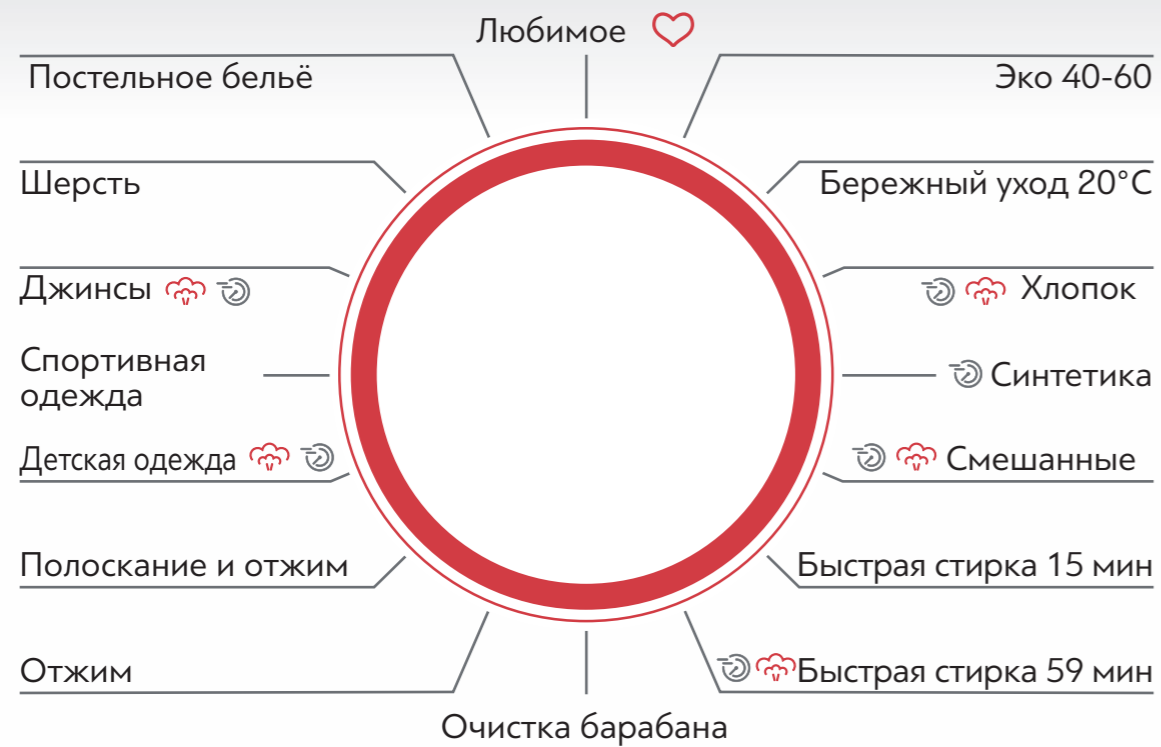

GALAXY

SteamBoost FlashWash