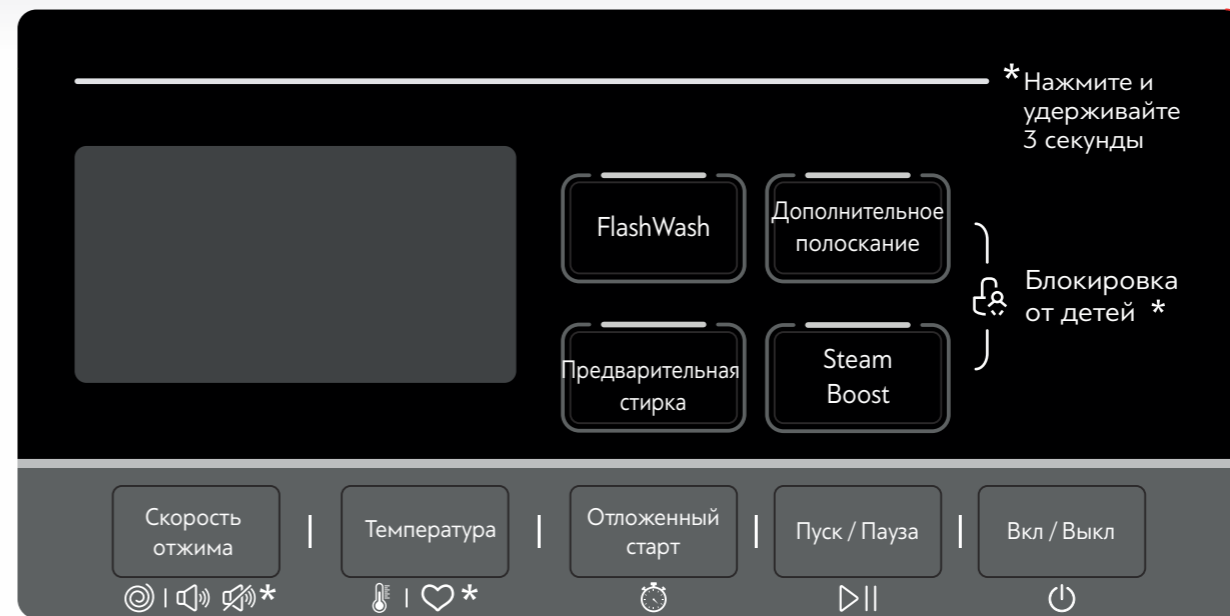

GALAXY

SteamBoost FlashWash