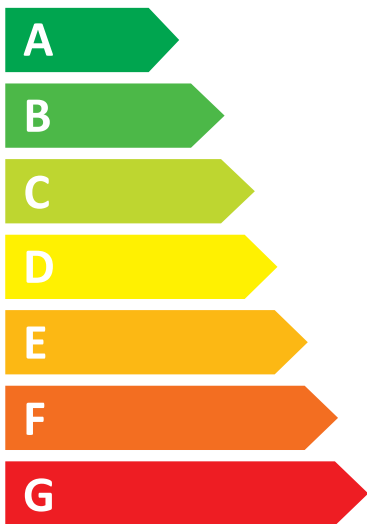

ENERG

inventor

GX0814A

A

47 kWh /

8,0 kg

3:38

48 L